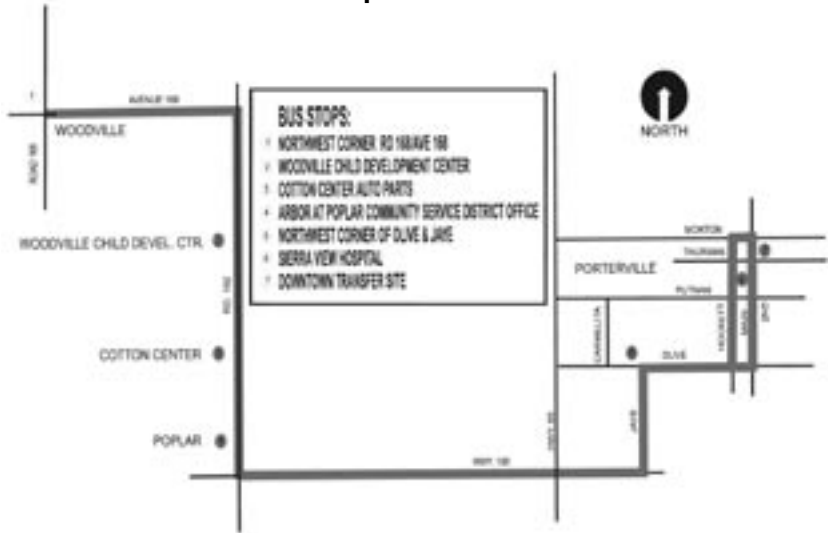

Tulare County Transit

800-431-9711 • Mon.- Fri • $1.50 one way

Woodville-Poplar-Porterville Route

WOODVILLE NW Corner Rd 188 & Ave 188	WOODVILLE Child Develop. Center	COTTON CENTER Auto parts	POPLAR Comm. Serv. Center Office	PORTERVILLE Jaye & Olive	PORTERVILLE Sierra View Hospital	PORTERVILLE Transit Center
6:30 AM	6:37 AM	6:40 AM	6:43 AM	7:00 AM	7:03 AM	7:05 AM
9:50 AM	9:57 AM	10:00 AM	10:03 AM	10:20 AM	10:23 AM	10:25 AM
2:20 PM	2:27 PM	2:30 PM	2:33 PM	2:50 PM	2:53 PM	2:55 PM

Porterville/Poplar/Woodville

PORTERVILLE Transit Center	PORTERVILLE Sierra View Hospital	PORTERVILLE Jaye & Olive	POPLAR Comm. Serv. Center Office	COTTON CENTER Auto parts	WOODVILLE Child Develop. Center	WOODVILLE NW Corner Rd 188 & Ave 188
9:15 AM	9:17 AM	9:20 AM	9:37 AM	9:40 AM	9:43 AM	9:50 AM
1:45 PM	*****	1:50 PM	2:07 PM	2:10 PM	2:13 PM	2:20 PM
5:25 PM	*****	5:30 PM	5:47 PM	5:50 PM	5:53 PM	6:00 PM