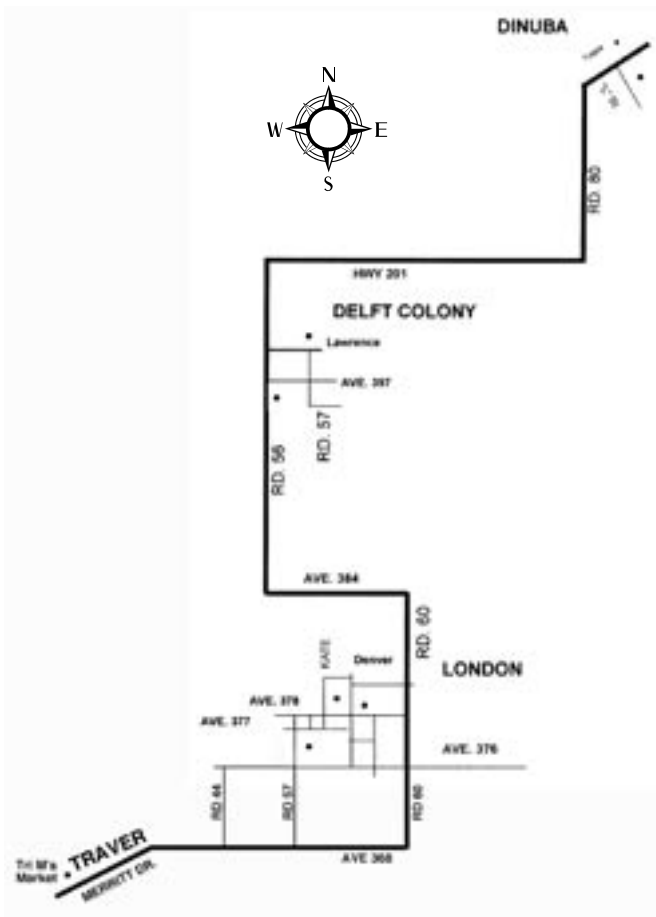

Tulare County Transit

800-431-9711

Mon.-Fri. • $1.50 one-way

DINUBA-LONDON-TRAVER-DELFT ROUTE Dinuba/London/Traver/Delft

DINUBA Health Center	10:28 AM	1:43 PM	*****
DINUBA Tulare Works	10:22 AM	1:37 PM	*****
DINUBA South "I" & Tulare	10:20 AM	1:35 PM	3:35 PM
DELFT Lawrence & Rd 57	10:10 AM	1:25 PM	3:25 PM
DELFT Merritt Dr	10:00 AM	1:15 PM	3:15 PM
TRAVER TMS Market 3920	10:00 AM	1:15 PM	*****
LONDON Ave 377 & Rd 57	9:50 AM	1:15 PM	3:05 PM
LONDON East & Friendly Market	9:47 AM	1:12 PM	3:02 PM
LONDON Market	9:45 AM	1:10 PM	3:00 PM
DINUBA South "I" & Tulare	9:30 AM	12:55 PM	2:45 PM
DINUBA Tulare Works	12:52 PM	2:42 PM	*****