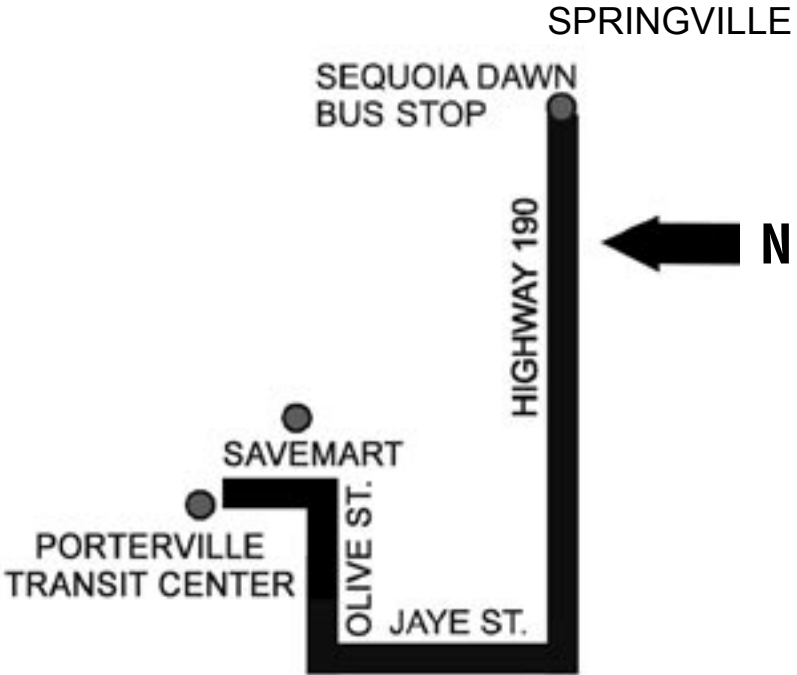

Tulare County Transit

800-431-9711 • Tues. & Thurs. • $1.50 one-way

Porterville-Springville Route

PORTERVILLE transit center	PORTERVILLE Save Mart	SPRINGVILLE Sequoia Dawn	PORTERVILLE Save Mart	PORTERVILLE transit center
8:15 AM	8:17 AM	8:50 AM	9:13 AM	9:15 AM
12:45 PM	12:47 PM	1:20 PM	1:43 PM	1:45 PM

*** Tuesdays and Thursdays Only