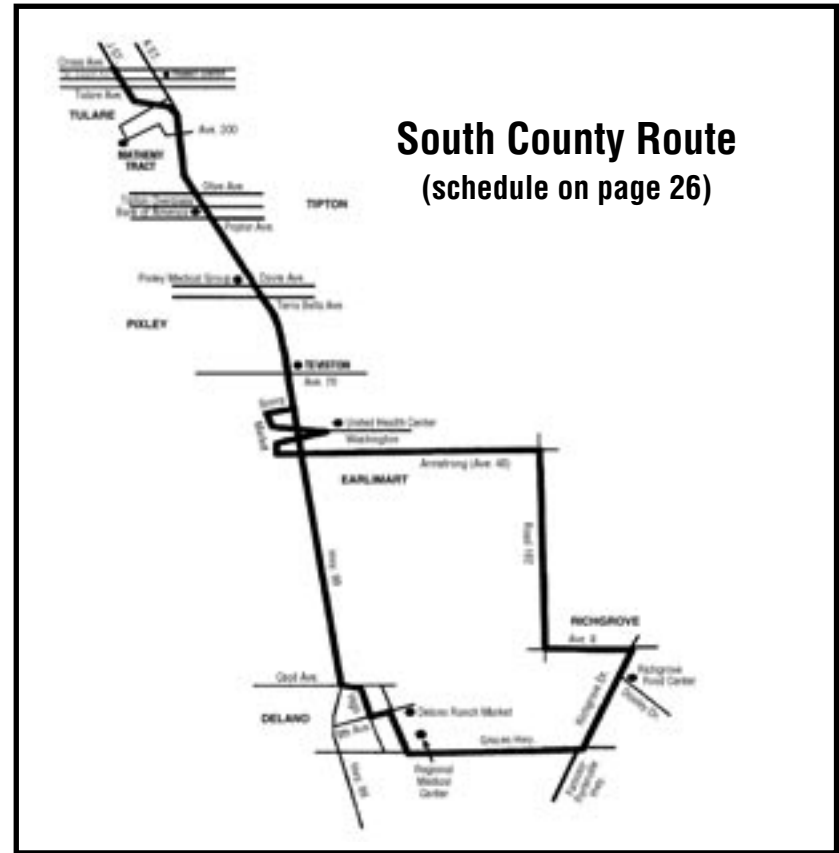

South County Route (schedule on page 26)