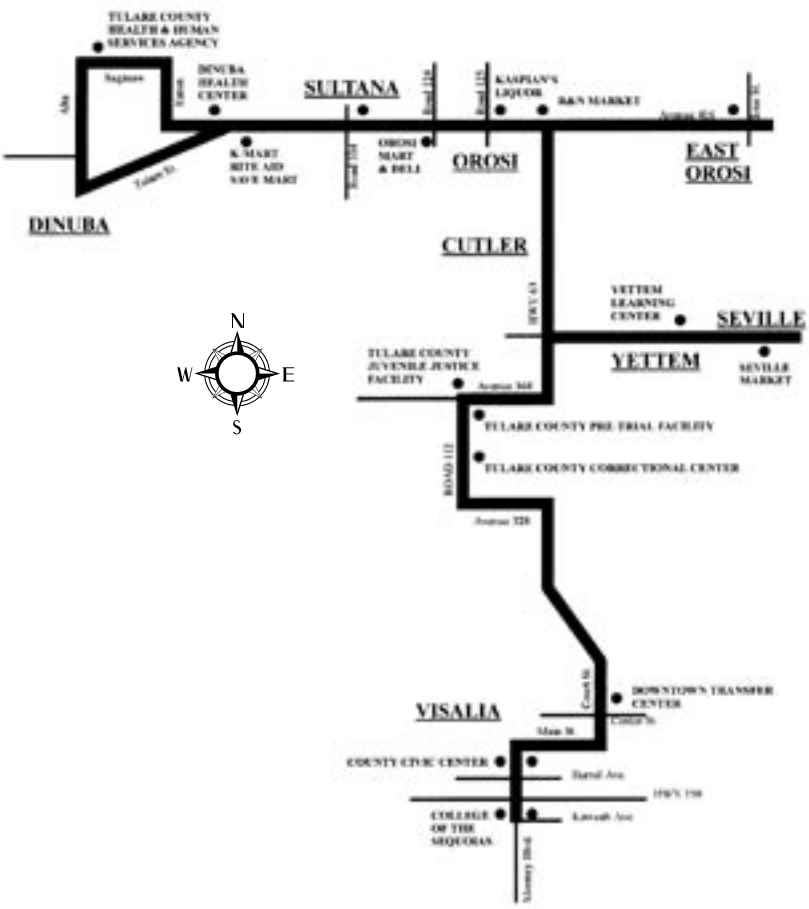

Tulare County Transit

800-431-9711 • Mon.-Fri. • $1.50 one-way

North County Route