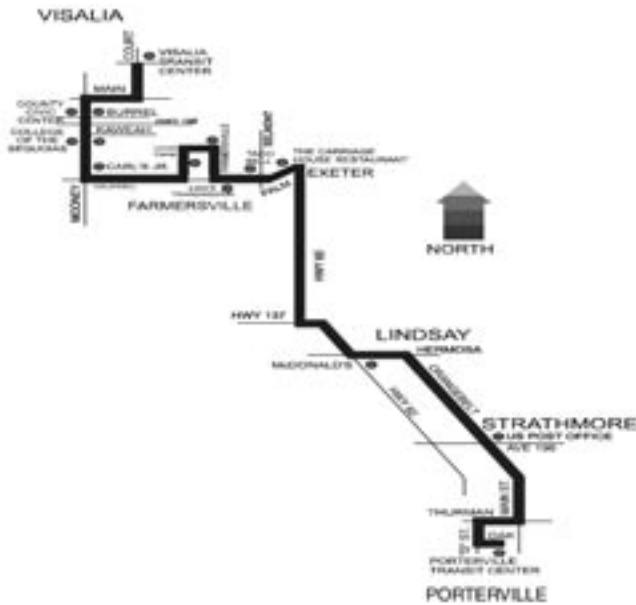

800-431-9711 • Mon.-Fri. • \$1.50 one-way

Lindsay-Plainview-Strathmore- Porterville Route

Tulare County Transit

800-431-971 • Mon.-Fri. • \$1.50 one-way

Southeast County Route

VISALIA Transit Center 5:45 AM *****	PORTERVILLE Transit Center 6:25 AM 9:55 AM 6:40 PM	STRATHMORE U.S. Post Office (Orange Belt Dr) 6:37 AM 10:07 AM 6:48 PM	LINDSAY McDonald's (Hwy 99) 6:45 AM 10:15 AM 6:56 PM	EXETER Carriage House Restaurant (Kaweah St) 7:00 AM 10:30 AM 7:11 PM	EXETER Savenat Cntr (Visalia Rd) 7:03 AM 10:33 AM 7:14 PM	FARMERSVILLE Linco's Transmission (Visalia Rd) 7:10 AM 10:40 AM 7:21 PM	FARMERSVILLE Blvd & Walnut 7:15 AM 10:45 AM 7:26 PM	LINNEL CAMP Entrance (Rd 159) 7:18 AM 10:48 AM 7:29 PM	VISALIA Wausau Bldg (Visalia Tulare Transfer Point) 7:30 AM 11:00 AM *****	VISALIA Mooney & Cabwell 7:35 AM 11:05 AM *****	VISALIA College of the Sequoias (Mooney & Meadow) 7:42 AM 11:12 AM *****	VISALIA Transit Center 7:50 AM 11:20 AM 7:40 PM	Tulare Co. Correctional Cntr. 8:05 AM *****
VISALIA Transit Center 8:30 AM 5:15 PM	VISALIA College of the Sequoias (Mooney & Meadow) 8:37 AM 5:22 PM	VISALIA Mooney & Cabwell 8:45 AM 5:30 PM	VISALIA Wausau Bldg (Visalia Tulare Transfer Point) 8:50 AM 5:35 PM	LINNEL CAMP Entrance (Rd 159) 9:02 AM 5:47 PM	FARMERSVILLE Blvd & Walnut 9:05 AM 5:50 PM	FARMERSVILLE Linco's Transmission (Visalia Rd) 9:10 AM 5:55 PM	EXETER Savenat Cntr (Visalia Rd) 9:17 AM 6:02 PM	EXETER Carriage House Restaurant (Kaweah St) 9:20 AM 6:05 PM	LINDSAY McDonald's (Hwy 99) 9:35 AM 6:20 PM	STRATHMORE U.S. Post Office (Orange Belt Dr) 9:43 AM 6:28 PM	PORTERVILLE Transit Center 9:55 AM 6:40 PM		